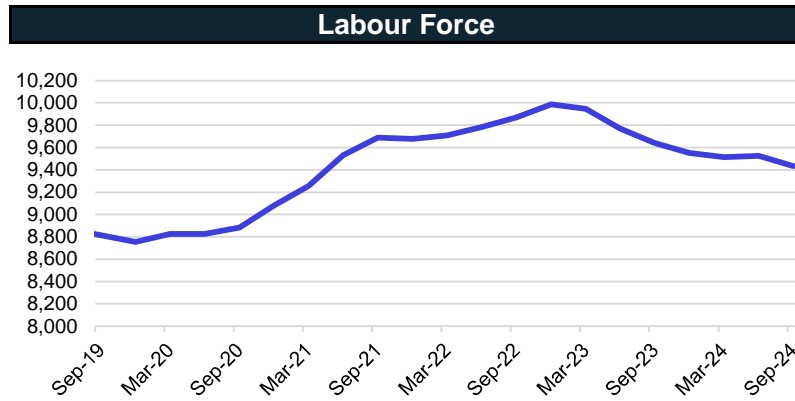

| Labour market summary table | | | | | | | | |
|-----------------------------|--------------|--------|--------|--------------|--------|--------|-------------------|--------|
| | Labour Force | | | Unemployment | | | Unemployment rate | |
| | Sep-24 | Sep-23 | Change | Sep-24 | Sep-23 | Change | Sep-24 | Sep-23 |
| Broome | 9,434 | 9,639 | -2.1% | 374 | 343 | 8.9% | 4.0% | 3.6% |

Source: JSA, Small Area Labour Markets, smoothed data, September-24 quarter

This monthly **Labour Market Dashboard** provides select key indicators for the labour market by Employment Region with available data. For this Employment Region, given the relevant SA4 can only provide a poor proxy, ABS Labour Force data have been replaced with JSA Small Area Labour Markets quarterly smoothed estimates (labour force, unemployment and the unemployment rate) and 2021 ABS Census data (largest employing industries), for a more geographically representative fit.

Source: JSA, Small Area Labour Markets, smoothed data, September-24 quarter

| Change in job seeker income support payments | | |
|--|-------------|-------------------|
| | Broome | Western Australia |
| Payments - Dec 2023 | 1,105 | 93,930 |
| Payments - Dec 2024 | 1,115 | 102,020 |
| Change from Dec 2023 to Dec 2024 | ↑ 10 (0.9%) | ↑ 8,090 (8.6%) |