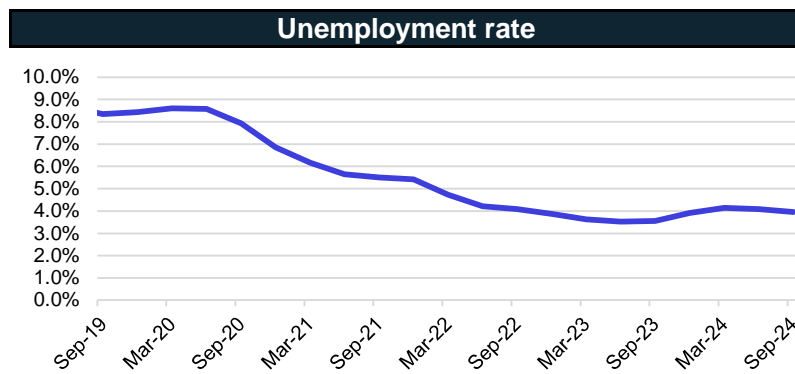

Source: JSA, Small Area Labour Markets, smoothed data, September-24 quarter

| Change in job seeker income support payments | | |
|--|-------------|-------------------|
| | Broome | Western Australia |
| Payments - Dec 2023 | 1,105 | 93,930 |
| Payments - Dec 2024 | 1,115 | 102,020 |
| Change from Dec 2023 to Dec 2024 | ↑ 10 (0.9%) | ↑ 8,090 (8.6%) |

Source: Jobs and Skills Australia, Internet Vacancy Index, seasonally adjusted data, Dec-24

Source: ABS, Census of Population and Housing, 2021

| % of 15-64 year olds** on job seeker income support payments | | |
|--|--|---|
| | total persons on job seeker income support | % of 15-64 year olds on job seeker income support |
| Broome | 1,115 | 9.8% |
| Western Australia | 102,020 | 5.3% |
| Australia | 939,160 | 5.3% |

Source: Department of Social Services, JobSeeker and Youth Allowance (other) payment recipients, December-24; ABS, Estimated Resident Population, Jun-23

Source: Jobs and Skills Australia, Internet Vacancy Index, 3 month averages, Dec-24