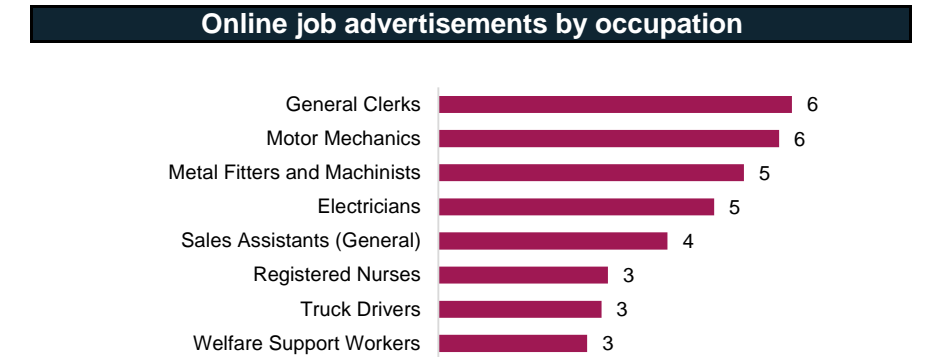

Source: Jobs and Skills Australia, Internet Vacancy Index, 3 month averages, Dec-24