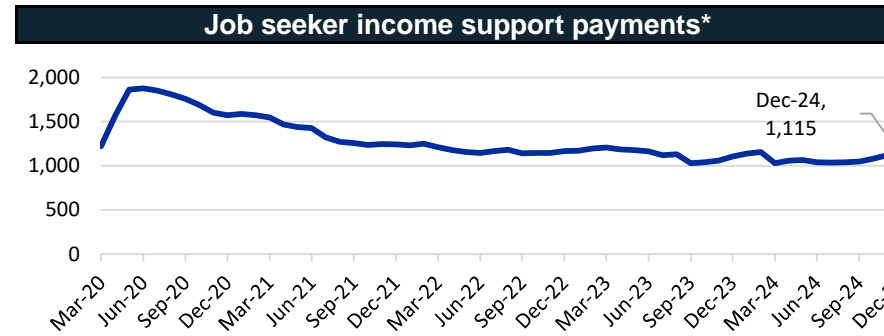

| Labour market summary table | | | | | | | | |
|-----------------------------|--------------|--------|--------|--------------|--------|--------|-------------------|--------|
| | Labour Force | | | Unemployment | | | Unemployment rate | |
| | Sep-24 | Sep-23 | Change | Sep-24 | Sep-23 | Change | Sep-24 | Sep-23 |
| Broome | 9,434 | 9,639 | -2.1% | 374 | 343 | 8.9% | 4.0% | 3.6% |

Source: JSA, Small Area Labour Markets, smoothed data, September-24 quarter

This monthly **Labour Market Dashboard** provides select key indicators for the labour market by Employment Region with available data. For this Employment Region, given the relevant SA4 can only provide a poor proxy, ABS Labour Force data have been replaced with JSA Small Area Labour Markets quarterly smoothed estimates (labour force, unemployment and the unemployment rate) and 2021 ABS Census data (largest employing industries), for a more geographically representative fit.

Source: JSA, Small Area Labour Markets, smoothed data, September-24 quarter

| Change in job seeker income support payments | | |
|--|-------------|-------------------|
| | Broome | Western Australia |
| Payments - Dec 2023 | 1,105 | 93,930 |
| Payments - Dec 2024 | 1,115 | 102,020 |
| Change from Dec 2023 to Dec 2024 | ↑ 10 (0.9%) | ↑ 8,090 (8.6%) |