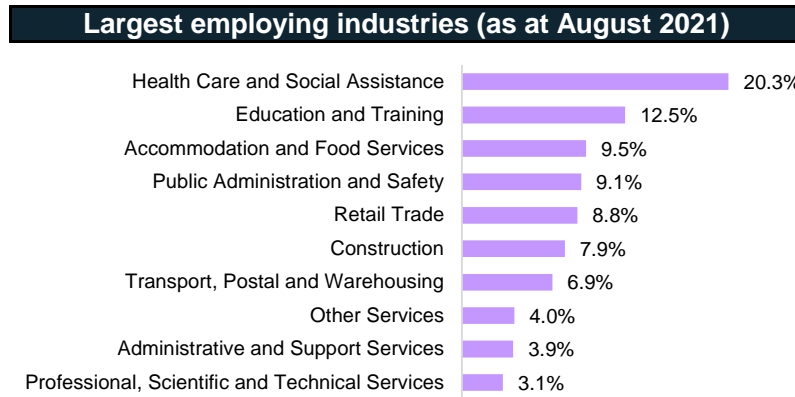

Source: ABS, Census of Population and Housing, 2021

% of 15-64 year olds** on job seeker income support payments		
	total persons on job seeker income support	% of 15-64 year olds on job seeker income support
Broome	1,115	9.8%
Western Australia	102,020	5.3%
Australia	939,160	5.3%

Source: Department of Social Services, JobSeeker and Youth Allowance (other) payment recipients, December-24; ABS, Estimated Resident Population, Jun-23