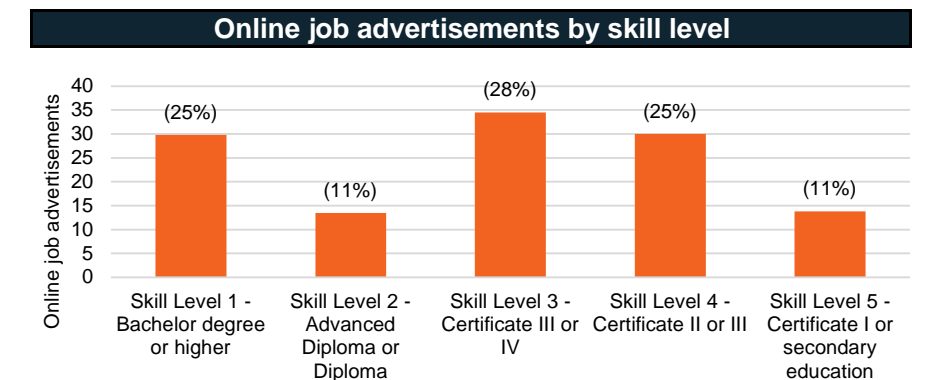

Source: Jobs and Skills Australia, Internet Vacancy Index, seasonally adjusted data, Dec-24

Data are not readily available by Employment Region. Given the relevant SA4 can only provide a poor proxy for this Employment Region, apportioned SALM SA2 data have been used for select labour market indicators (labour force, unemployment and the unemployment rate) and ABS 2021 Census data for the largest employing industries, in lieu of ABS Labour Force data. For Employment Regions with multiple SA2s, aggregated SALM labour force and unemployment estimates have been used to derive unemployment rates for this Employment Region. The Internet Vacancy Index (IVI) and income support data are apportioned to Employment Regions using an SA2 based concordance. *Job seeker payments include those who are in receipt of either JobSeeker (aged 22 and over but under the Age Pension qualifying age) or Youth Allowance (other) payments (those aged 16 to 21). The reporting population for income support payments has changed to include those who are suspended from payment, and those who are current but on zero rate of payment for JobSeeker payments and those who are suspended from payment for Youth Allowance. Note that not everyone in receipt of income support is on the caseload. Data are published on data.gov.au. **Estimated Resident Population estimates are only available by standard 5-year age groups. For more information about the data in this dashboard, refer to the Employment Region Labour Market Dashboard data sources and quality document on jobsandskills.gov.au.