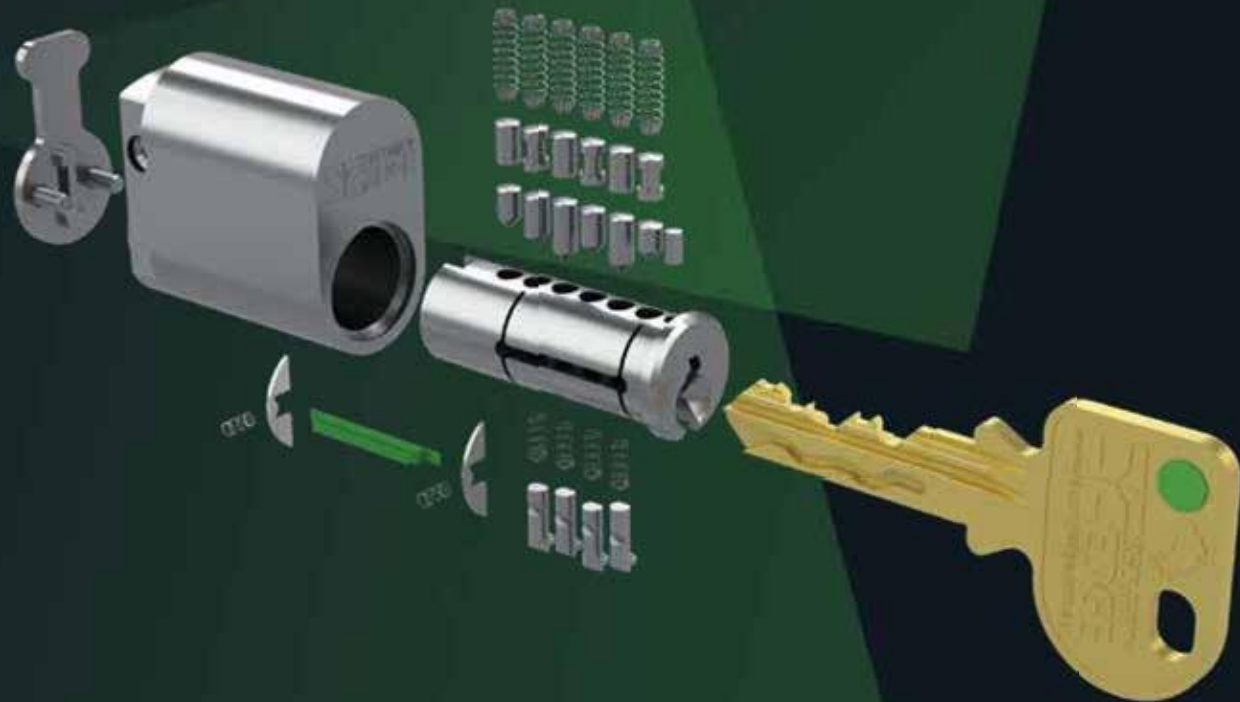

Our aim: a fully electric fleet by 2030.

MASTER KEY SYSTEMS

Security Edge is a high security master key system designed to keep you secure for years to come.

As locksmith professionals, we know the value of safety and security.

From a single building to a complex multi-site operation, Security Edge systems can be tailored to suit all types of infrastructure. It's flexibility and compatibility make it the #1 choice for an optimal keying system to protect residential, commercial, and industrial sites.

Working with security products and knowing what was available on the Australian market led to the creation of Security Edge.

There was a desire for an optimal registered key system that would keep customers protected not only today but for years to come. Security Edge is the combination of multiple key profile systems to create a high quality and versatile restricted master key system.